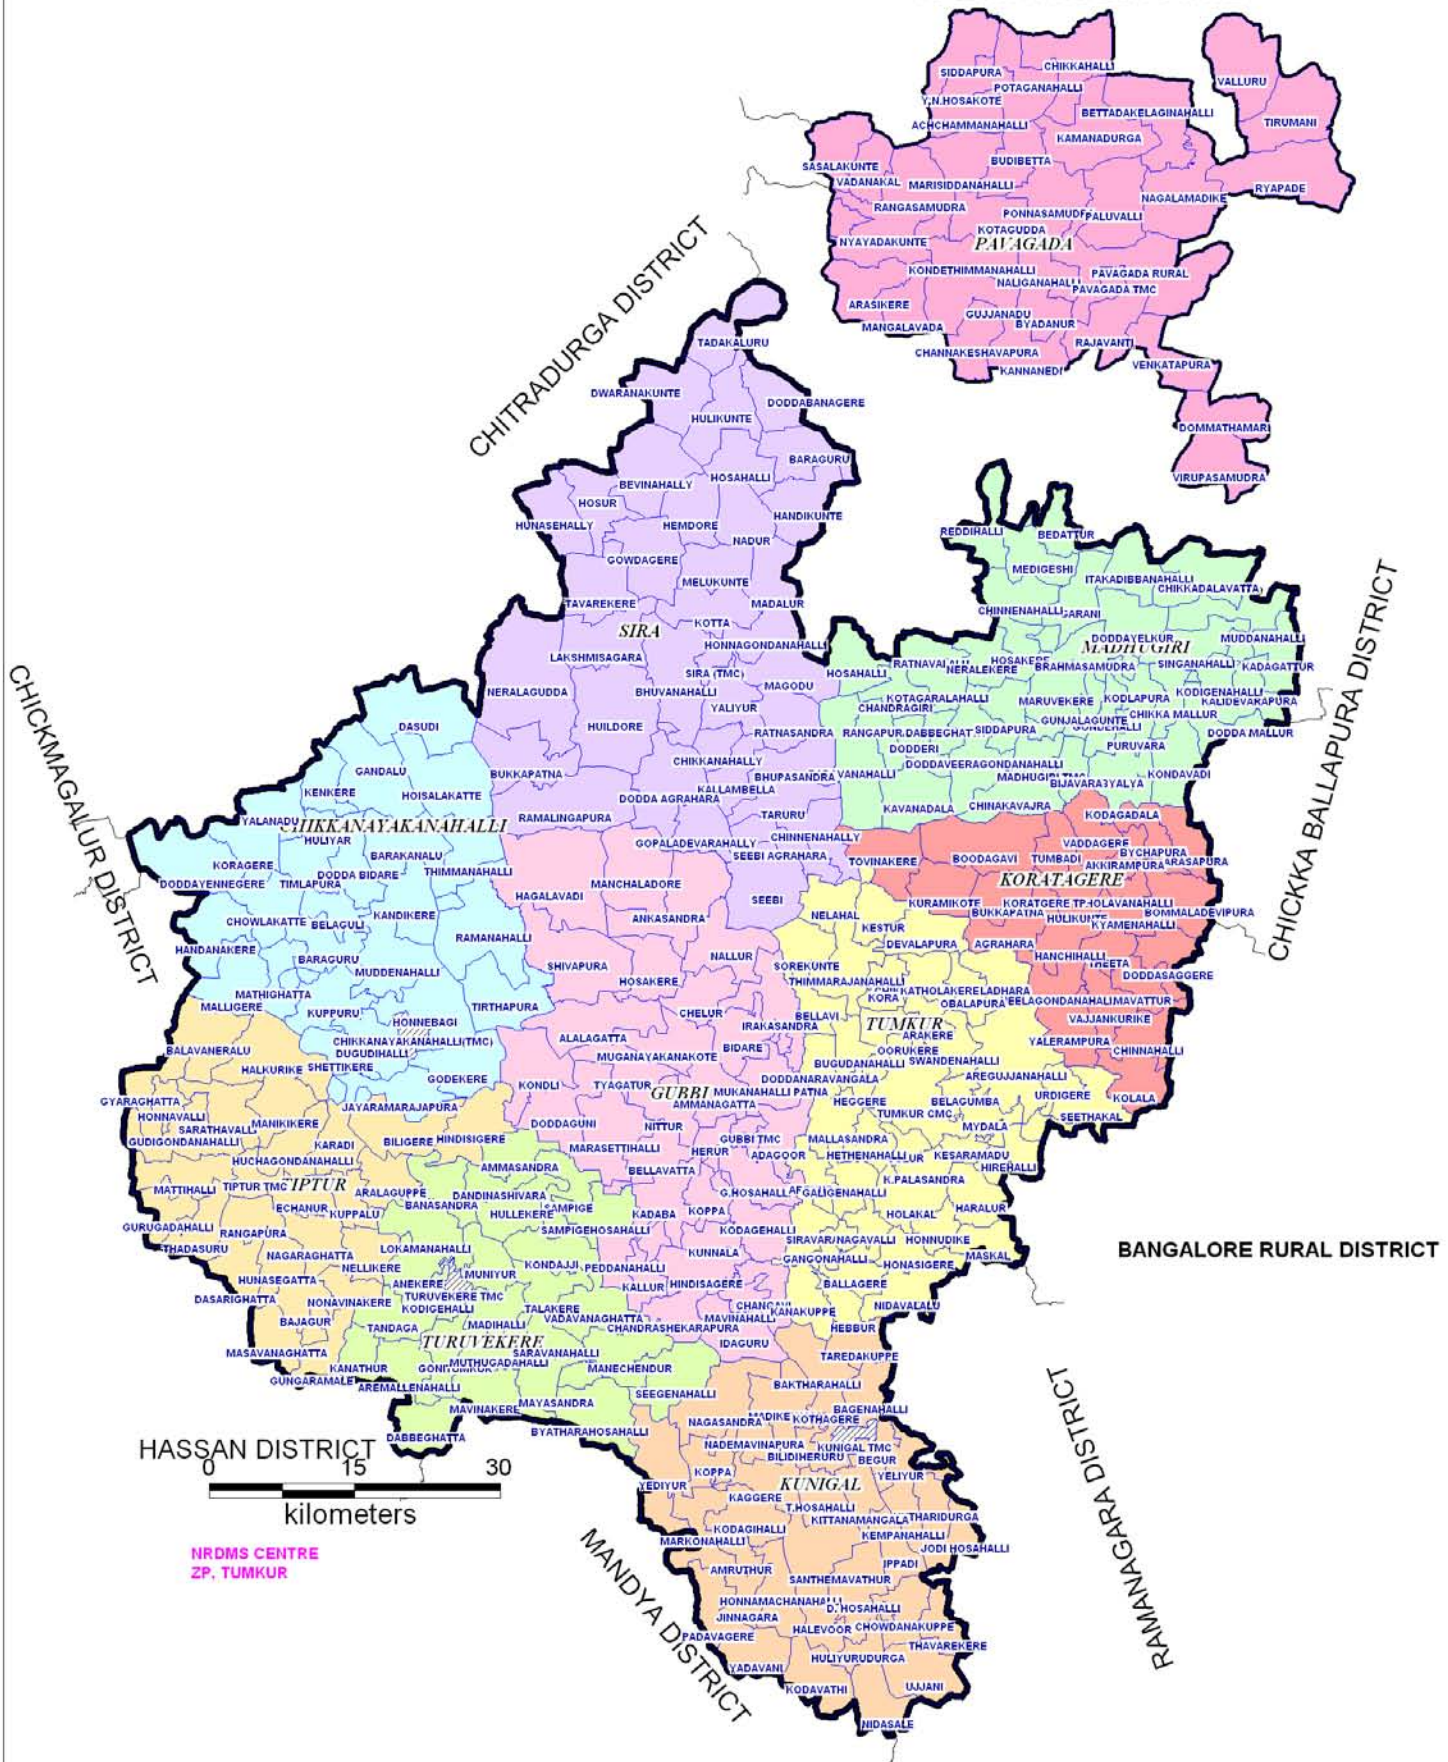

GRAM PANCHAYATH BOUNDARY MAP OF TUMKUR DISTRICT

ANDRA PRADESH STATE

0 15 30
kilometers

NRDCS CENTRE
ZP, TUMKUR